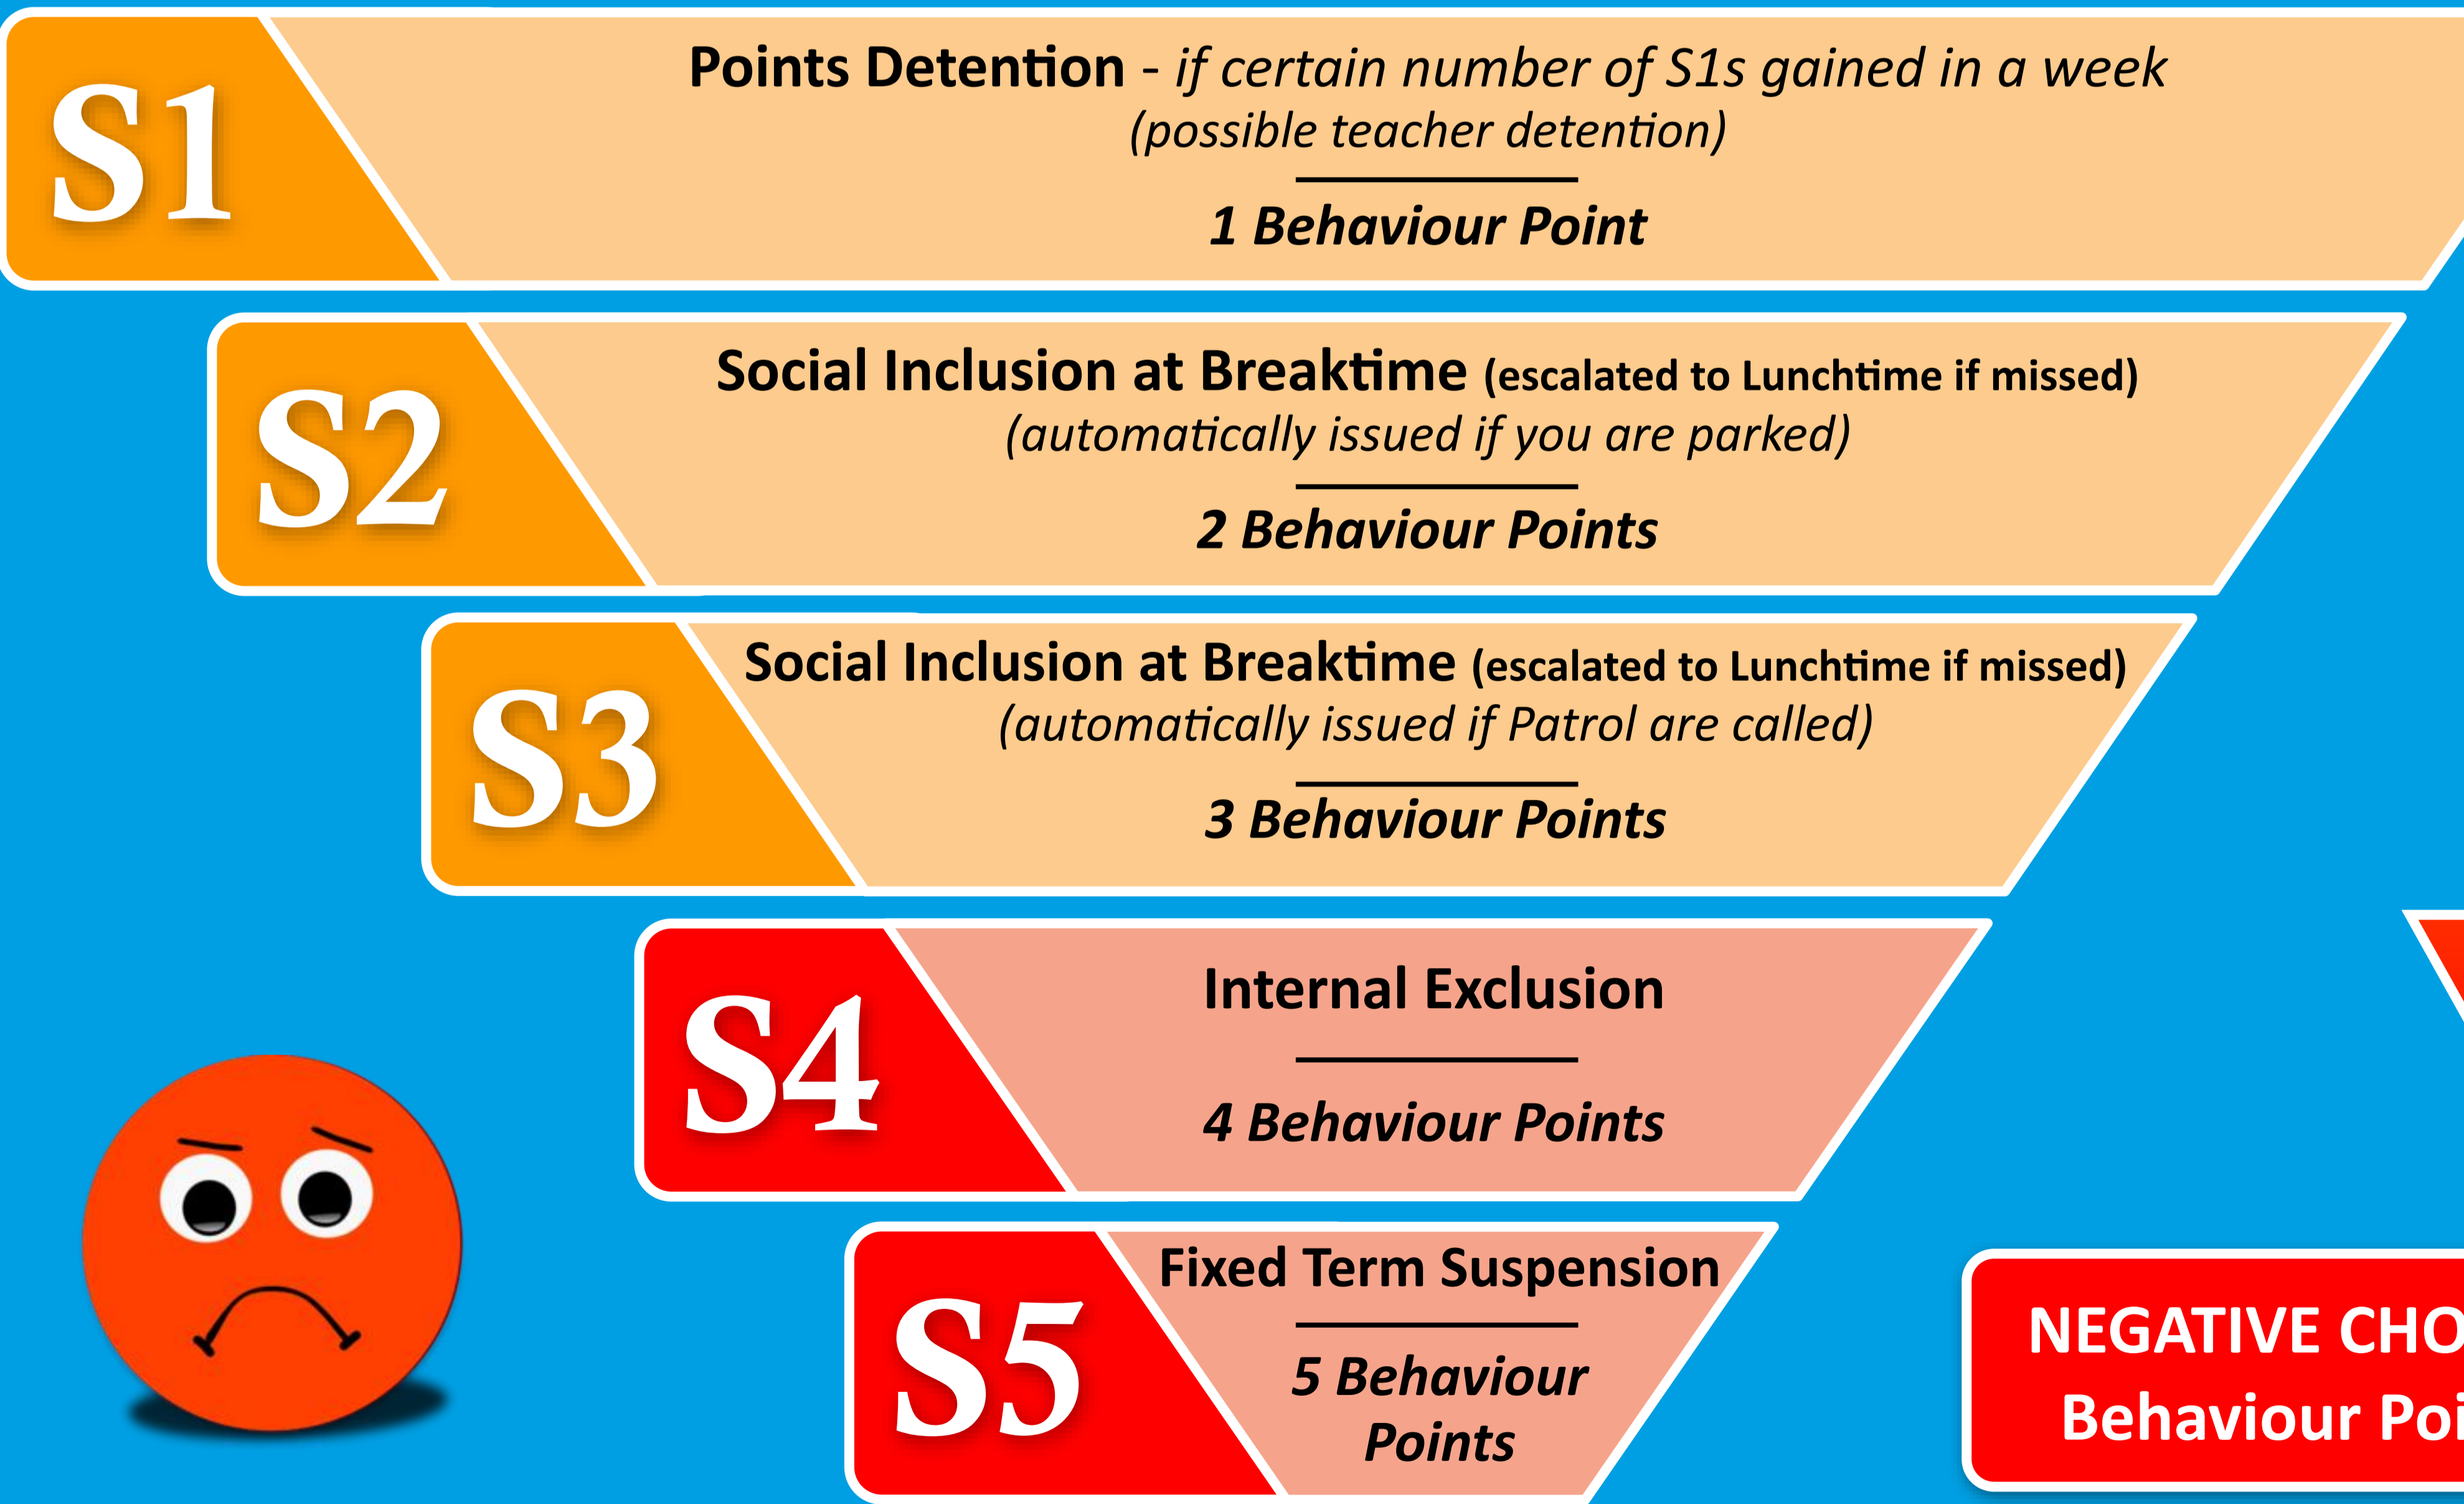

# Rewards and Sanctions

**POSITIVE CHOICES**  
House Points

**NEGATIVE CHOICES**  
Behaviour Points

Build up your House Points to get into the **Conduct** League Draws and to support your House.

Your **conduct** will determine the level of reward or sanction you receive.