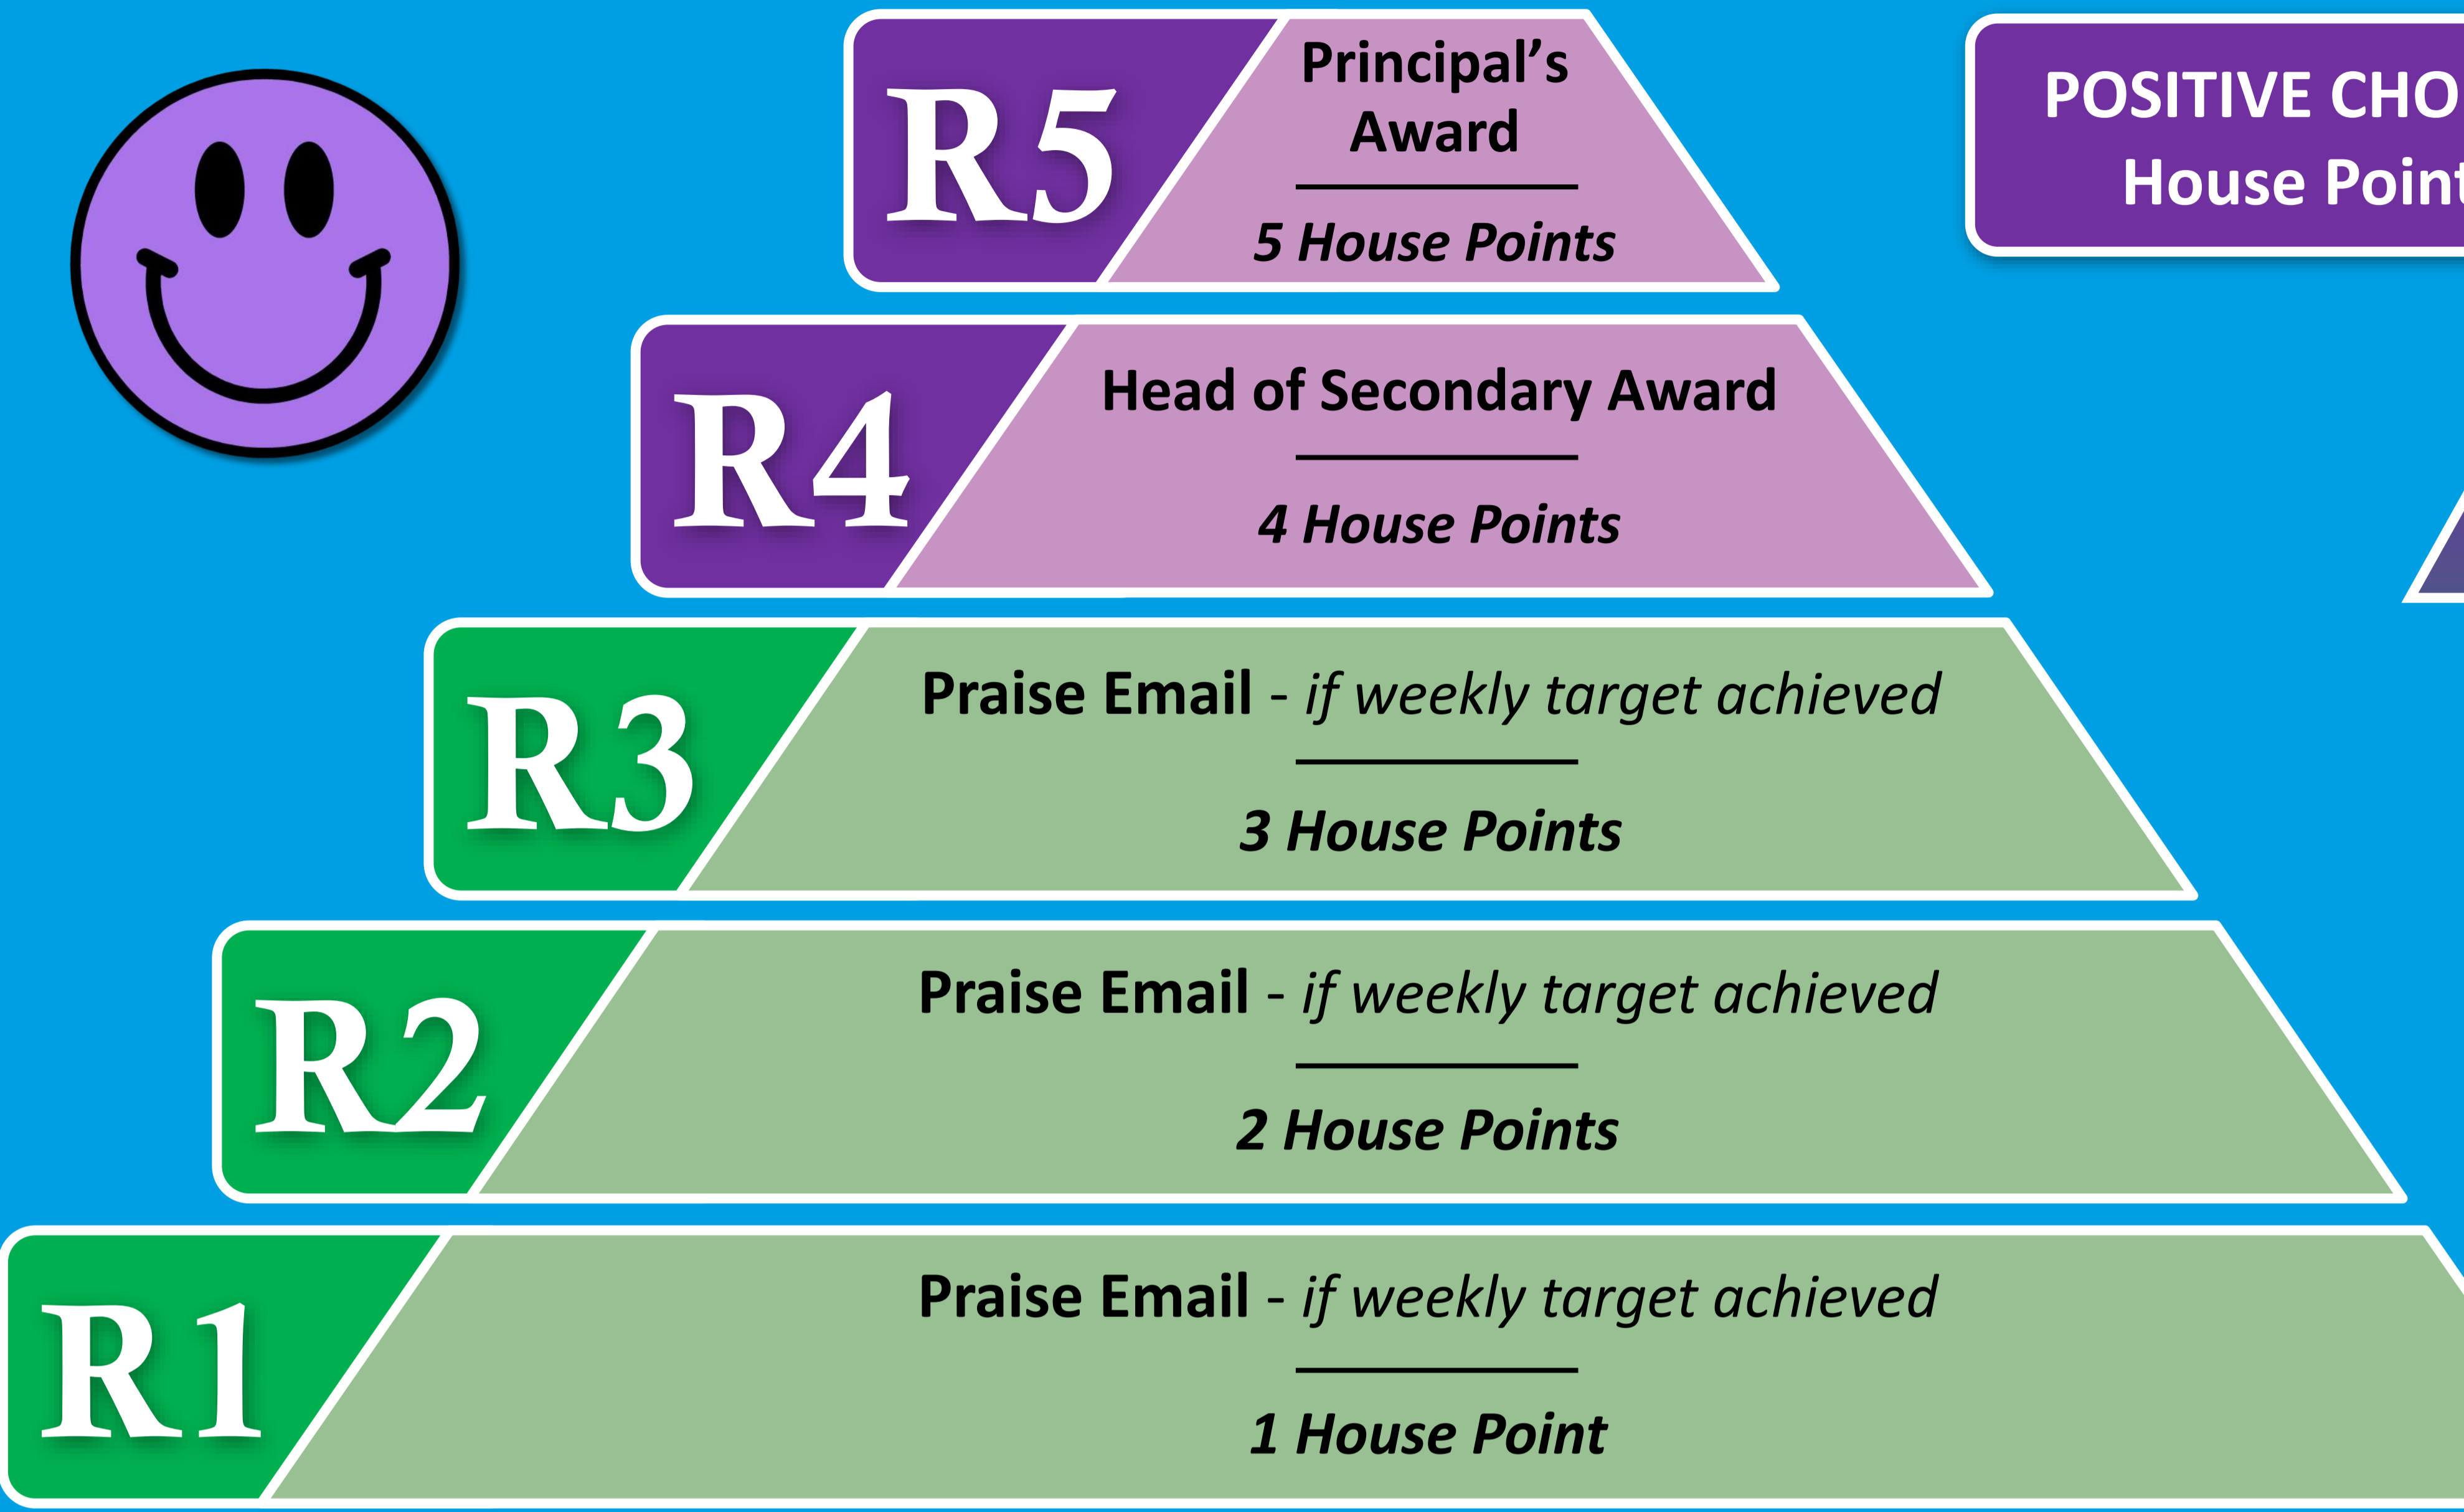

# Rewards and Sanctions

**POSITIVE CHOICES**  
House Points

**NEGATIVE CHOICES**  
Behaviour Points

Build up your House Points to get into the **Conduct** League Draws and to support your House.

Your **conduct** will determine the level of reward or sanction you receive.